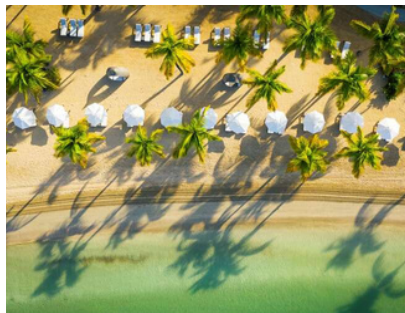

### Island Rejuvenation Package

Carlisle Bay offers a rare haven of seclusion and relaxation, overlooking dazzling white sands and turquoise waters tucked away from the hustle and bustle of the island.

Catered to all manner of travelers, from couples seeking peace and quiet to families seeking together time, Carlisle Bay is stunning. Beyond its gorgeous beach, a backdrop of hills and an emerald rainforest frames this stylish resort.

#### Island Rejuvenation Package:

- 90-minute ESPA massage treatment per guest
- Guided rainforest hike to Signal Hill
- Kids stay/eat free (one child per adult up to 12 years old, max two children per booking when sharing the same suite)
- Valid for 4-nights minimum stay with all-inclusive rate
- Travel by April, 2024